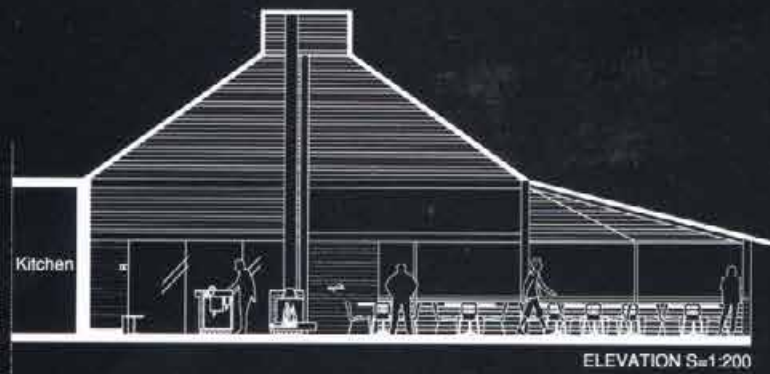

On one side of the counter are found a stove and a wine stocking space, which is designed to make it easy to read the wine names and to remove and replace the bottles. The walls of the uniquely designed kitchen are decorated with mirrors and have a slit at eye level that allows those inside to check on the movement of customers.

植物園内に立地というロケーション A view of the terrace

エントランスにある傘立て Umbrella stand

ミラー貼りの壁面越しに女性トイレの扉を見る Women's WC

厨房部分はミラー貼りで、目線の位置にスリットがある The wall of the kitchen

カウンターに設置されたワインストッカー Wine stocker

テラス席から見る A view of the dining from the terrace